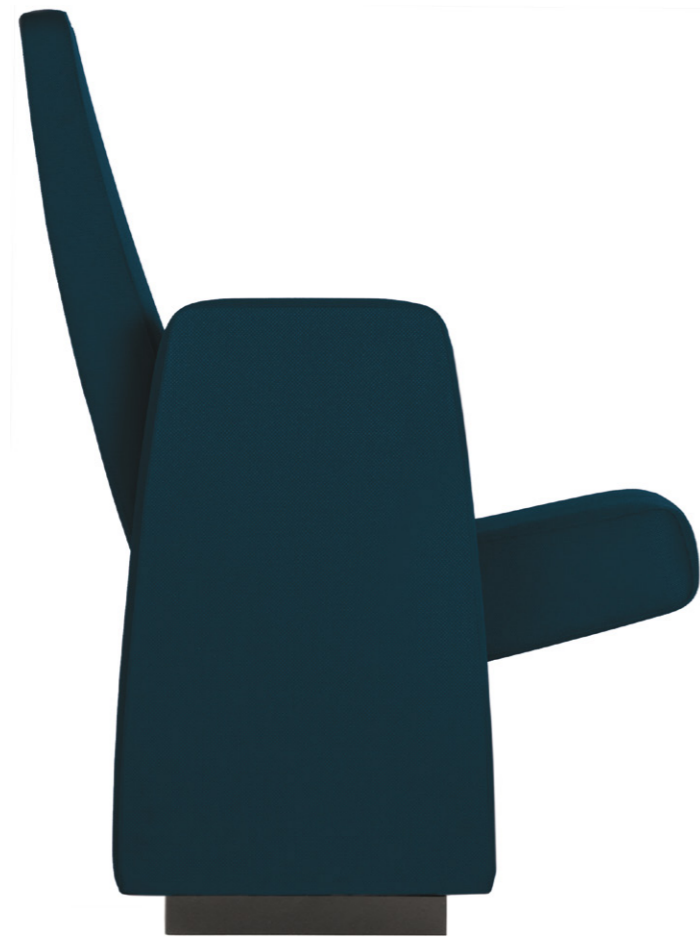

PASSION

Auditorium seat characterized by contemporary and clean shapes enhanced by the whole profile and by the three-dimensional look of the flanks. 3 different options are available for the feet: besides the standard connection, the chair can be installed on aluminum feet or on a metal frame, that keep it floating from the floor.