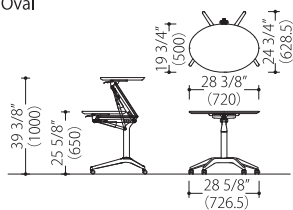

Risefit

Variations :

■ Tabletop shape

Oval

Square

Bean

inch (mm)

The height adjustment range is from 25 5/8" inches – 39 3/8" inches (650 mm to 1,000 mm)

User-friendly lever for height adjustment

Materials :

Tabletop surface: Laminated melamine
 Tabletop core: MDF
 Tabletop edge: Olefin resin
 Arm: Die cast aluminum
 Pole brace: Steel
 Leg: Die cast aluminum