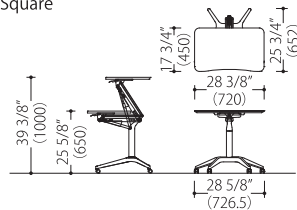

Risefit

Variations :

■ Tabletop shape

Oval

Square

Bean

inch (mm)

The height adjustment range is from 25 5/8" inches – 39 3/8" inches (650 mm to 1,000 mm)

User-friendly lever for height adjustment

Materials :

Tabletop surface: Laminated melamine
 Tabletop core: MDF
 Tabletop edge: Olefin resin
 Arm: Die cast aluminum
 Pole brace: Steel
 Leg: Die cast aluminum