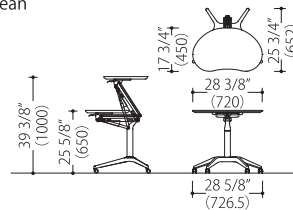

Risefit

Variations :

■ Tabletop shape

Oval

Square

Bean

inch (mm)

The height adjustment range is from 25 5/8" inches – 39 3/8" inches (650 mm to 1,000 mm)

User-friendly lever for height adjustment

Materials :

Tabletop surface: Laminated melamine
 Tabletop core: MDF
 Tabletop edge: Olefin resin
 Arm: Die cast aluminum
 Pole brace: Steel
 Leg: Die cast aluminum