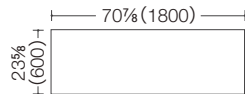

Full view

Level adjustable:
Casters are individually level adjustable within 0- $\frac{3}{8}$ inch (0-10mm) to allow for uneven floors.

Tabletop color: White
MH47

Tabletop color: Light Plain
MH46

Space required for nested storage:
 17 $\frac{3}{4}$ (450)D: 19(480) + (number of tables-1) × 5 $\frac{3}{8}$ (135)
 23 $\frac{3}{8}$ (600)D: 24 $\frac{1}{2}$ (630) + (number of tables-1) × 5 $\frac{3}{8}$ (135)

inch (mm)

Size variations

inch (mm)

Options:

Modesty panel, Document shelf

Materials:

Tabletop: laminated melamine
 Edge finish: ABS
 Legs: die cast aluminum
 Modesty panel: ABS

Environmental aspects:

54% recyclable
 Contains 58% recycled materials
 Designed for disassembly
 Major components are labeled for ease of recycling
 All company activities managed by ISO 14001 system

Specifications:

Single motion flip-up mechanism
 Nestable for straight storage and stowing
 Wiring features
 Level adjustable max $\frac{3}{8}$ inch (10mm)
 3inch (75mm) dia. casters for easy moving
 $\frac{1}{8}$ inch (22mm) thickness tabletop with two-tone edge
 Max. bearing weight: 60kg (uniformly distributed)