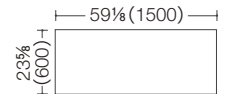

Full view

Level adjustable:
Casters are individually level adjustable within 0- $\frac{3}{8}$ inch (0-10mm) to allow for uneven floors.

Tabletop color: White
MH47

Tabletop color: Light Plain
MH46

Space required for nested storage:
 17 $\frac{3}{4}$ (450)D: 19(480) + (number of tables-1) × 5 $\frac{3}{8}$ (135)
 23 $\frac{3}{8}$ (600)D: 24 $\frac{1}{2}$ (630) + (number of tables-1) × 5 $\frac{3}{8}$ (135)

inch (mm)

Size variations

inch (mm)

Options:

Modesty panel, Document shelf

Materials:

Tabletop: laminated melamine
 Edge finish: ABS
 Legs: die cast aluminum
 Modesty panel: ABS

Environmental aspects:

54% recyclable
 Contains 58% recycled materials
 Designed for disassembly
 Major components are labeled for ease of recycling
 All company activities managed by ISO 14001 system

Specifications:

Single motion flip-up mechanism
 Nestable for straight storage and stowing
 Wiring features
 Level adjustable max $\frac{3}{8}$ inch (10mm)
 3inch (75mm) dia. casters for easy moving
 $\frac{1}{8}$ inch (22mm) thickness tabletop with two-tone edge
 Max. bearing weight: 60kg (uniformly distributed)