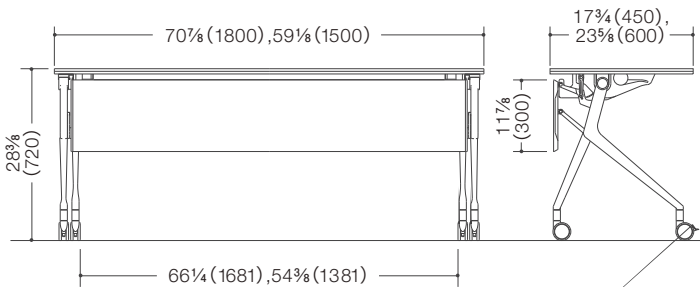

Full view

Level adjustable:
Casters are individually level adjustable within 0- $\frac{3}{8}$ inch (0-10mm) to allow for uneven floors.

Tabletop color: White
MH47

Tabletop color: Light Plain
MH46

Space required for nested storage:
 17 $\frac{3}{4}$ (450)D: 19(480) + (number of tables-1) × 5 $\frac{3}{8}$ (135)
 23 $\frac{3}{8}$ (600)D: 24 $\frac{1}{2}$ (630) + (number of tables-1) × 5 $\frac{3}{8}$ (135)

inch (mm)

Size variations

inch (mm)

Options:

Modesty panel, Document shelf

Materials:

Tabletop: laminated melamine
 Edge finish: ABS
 Legs: die cast aluminum
 Modesty panel: ABS

Environmental aspects:

54% recyclable
 Contains 58% recycled materials
 Designed for disassembly
 Major components are labeled for ease of recycling
 All company activities managed by ISO 14001 system

Specifications:

Single motion flip-up mechanism
 Nestable for straight storage and stowing
 Wiring features
 Level adjustable max $\frac{3}{8}$ inch (10mm)
 3inch (75mm) dia. casters for easy moving
 $\frac{1}{8}$ inch (22mm) thickness tabletop with two-tone edge
 Max. bearing weight: 60kg (uniformly distributed)