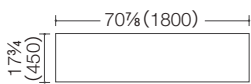

Full view

Level adjustable:
Casters are individually level adjustable within 0- $\frac{3}{8}$ inch (0-10mm) to allow for uneven floors.

Tabletop color: White
MH47

Tabletop color: Light Plain
MH46

Space required for nested storage:
 17 $\frac{3}{4}$ (450)D: 19(480) + (number of tables-1) × 5 $\frac{3}{8}$ (135)
 23 $\frac{3}{8}$ (600)D: 24 $\frac{1}{2}$ (630) + (number of tables-1) × 5 $\frac{3}{8}$ (135)

inch (mm)

Size variations

inch (mm)

Options:

Modesty panel, Document shelf

Materials:

Tabletop: laminated melamine
 Edge finish: ABS
 Legs: die cast aluminum
 Modesty panel: ABS

Environmental aspects:

54% recyclable
 Contains 58% recycled materials
 Designed for disassembly
 Major components are labeled for ease of recycling
 All company activities managed by ISO 14001 system

Specifications:

Single motion flip-up mechanism
 Nestable for straight storage and stowing
 Wiring features
 Level adjustable max $\frac{3}{8}$ inch (10mm)
 3inch (75mm) dia. casters for easy moving
 $\frac{1}{8}$ inch (22mm) thickness tabletop with two-tone edge
 Max. bearing weight: 60kg (uniformly distributed)