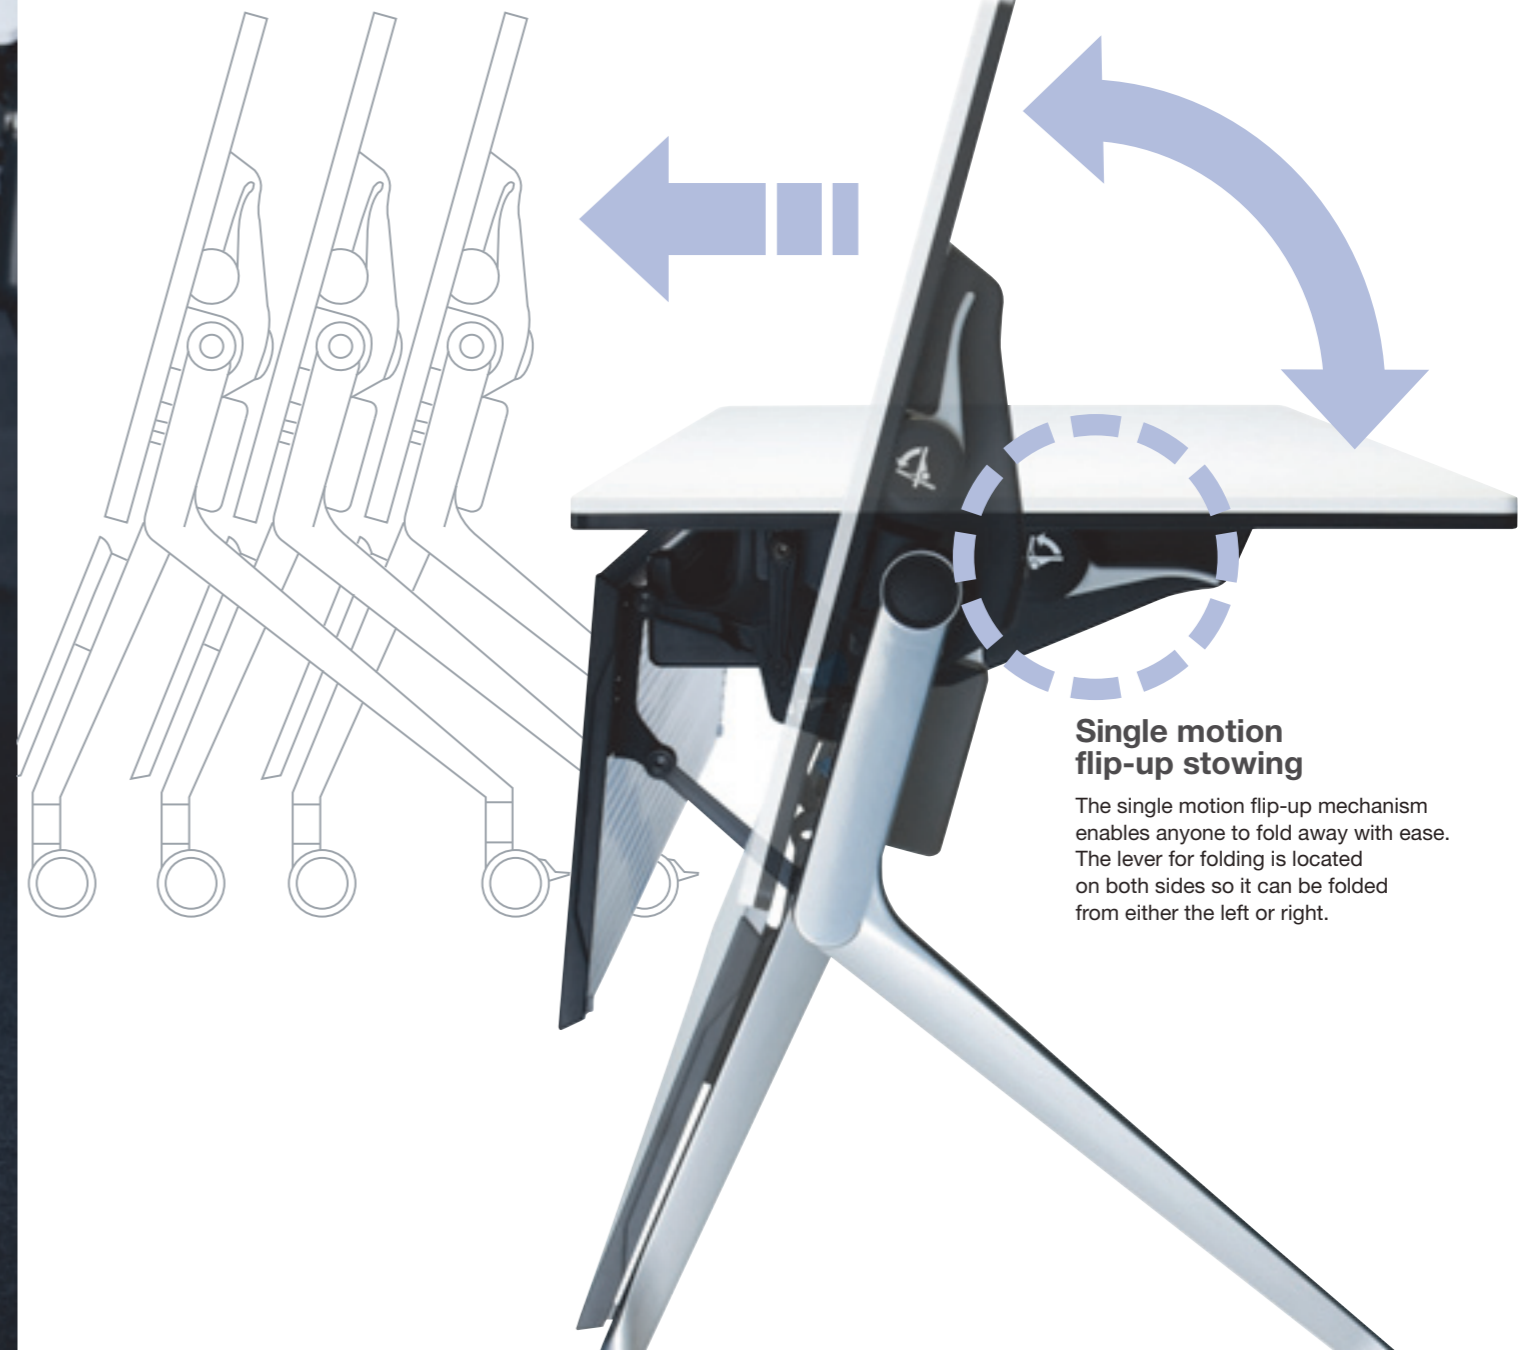

nt

Folding Table

Flexibility
for creative workspaces

**For any spaces,
for any occasions...**

NT delivers the flexibility you need
to use your spaces effectively.

Training sessions

Brainstorming

Straight nesting

Straight nesting for efficient storage;
large casters for smooth and easy movement.

**Single motion
flip-up stowing**

The single motion flip-up mechanism
enables anyone to fold away with ease.
The lever for folding is located
on both sides so it can be folded
from either the left or right.

Full view

Level adjustable:
Casters are individually level adjustable within 0- $\frac{3}{8}$ inch (0-10mm) to allow for uneven floors.

Tabletop color: White
MH47

Tabletop color: Light Plain
MH46

Space required for nested storage:
 17 $\frac{3}{4}$ (450)D: 19(480) + (number of tables-1) × 5 $\frac{3}{8}$ (135)
 23 $\frac{3}{8}$ (600)D: 24 $\frac{1}{2}$ (630) + (number of tables-1) × 5 $\frac{3}{8}$ (135)

54% recyclable
 Contains 58% recycled materials
 Designed for disassembly
 Major components are labeled for ease of recycling
 All company activities managed by ISO 14001 system

Specifications:

Single motion flip-up mechanism
 Nestable for straight storage and stowing
 Wiring features
 Level adjustable max $\frac{3}{8}$ inch (10mm)
 3inch (75mm) dia. casters for easy moving
 $\frac{1}{8}$ inch (22mm) thickness tabletop with two-tone edge
 Max. bearing weight: 60kg (uniformly distributed)