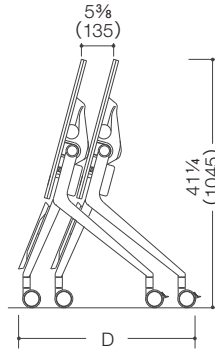

Straight nesting for efficient storage;
large casters for smooth and easy movement.

**Single motion
flip-up stowing**

The single motion flip-up mechanism
enables anyone to fold away with ease.
The lever for folding is located
on both sides so it can be folded
from either the left or right.

Full view

Level adjustable:
Casters are individually level adjustable within 0- $\frac{3}{8}$ inch (0-10mm) to allow for uneven floors.

Tabletop color: White
MH47

Tabletop color: Light Plain
MH46

Space required for nested storage:
 17 $\frac{3}{4}$ (450)D: 19(480) + (number of tables-1) × 5 $\frac{3}{8}$ (135)
 23 $\frac{3}{8}$ (600)D: 24 $\frac{1}{2}$ (630) + (number of tables-1) × 5 $\frac{3}{8}$ (135)

inch (mm)

Size variations

inch (mm)

Options:

Modesty panel, Document shelf

Materials:

Tabletop: laminated melamine
 Edge finish: ABS
 Legs: die cast aluminum
 Modesty panel: ABS

Environmental aspects:

54% recyclable
 Contains 58% recycled materials
 Designed for disassembly
 Major components are labeled for ease of recycling
 All company activities managed by ISO 14001 system

Specifications:

Single motion flip-up mechanism
 Nestable for straight storage and stowing
 Wiring features
 Level adjustable max $\frac{3}{8}$ inch (10mm)
 3inch (75mm) dia. casters for easy moving
 $\frac{1}{8}$ inch (22mm) thickness tabletop with two-tone edge
 Max. bearing weight: 60kg (uniformly distributed)