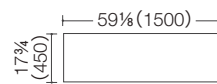

Full view

Level adjustable:
Casters are individually level adjustable within 0- $\frac{3}{8}$ inch (0-10mm) to allow for uneven floors.

Tabletop color: White
MH47

Tabletop color: Light Plain
MH46

Space required for nested storage:
 17 $\frac{3}{4}$ (450)D: 19(480) + (number of tables-1) × 5 $\frac{3}{8}$ (135)
 23 $\frac{3}{8}$ (600)D: 24 $\frac{1}{2}$ (630) + (number of tables-1) × 5 $\frac{3}{8}$ (135)

inch (mm)

Size variations

inch (mm)

Options:

Modesty panel, Document shelf

Materials:

Tabletop: laminated melamine
 Edge finish: ABS
 Legs: die cast aluminum
 Modesty panel: ABS

Environmental aspects:

54% recyclable
 Contains 58% recycled materials
 Designed for disassembly
 Major components are labeled for ease of recycling
 All company activities managed by ISO 14001 system

Specifications:

Single motion flip-up mechanism
 Nestable for straight storage and stowing
 Wiring features
 Level adjustable max $\frac{3}{8}$ inch (10mm)
 3inch (75mm) dia. casters for easy moving
 $\frac{1}{8}$ inch (22mm) thickness tabletop with two-tone edge
 Max. bearing weight: 60kg (uniformly distributed)